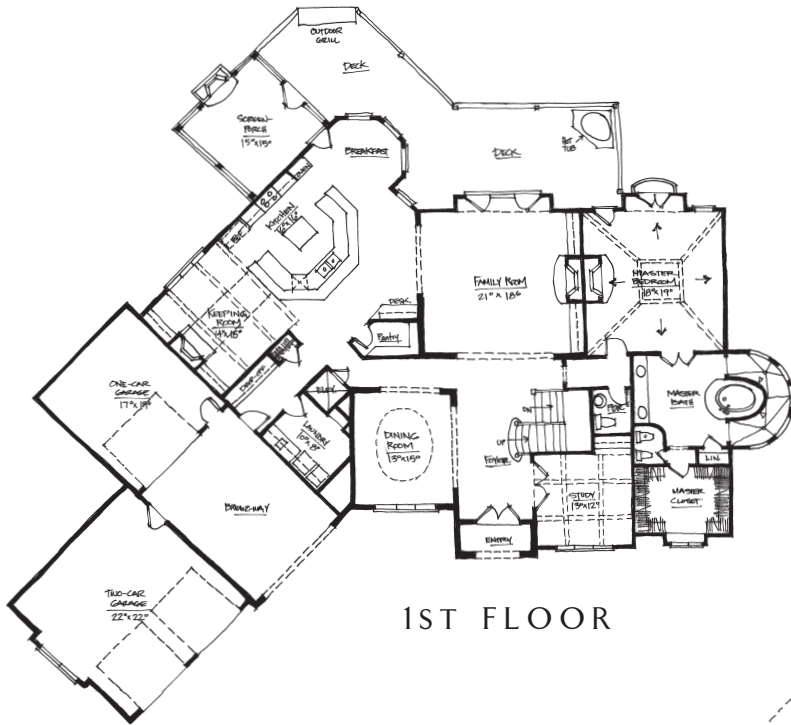

KEAREY
BUILDERS

The Loire
THE LOIRE

One of our many Signature Homes

keareybuilders.com

THE LOIRE FLOOR PLAN

1ST FLOOR

2ND FLOOR

LOWER LEVEL

Heated square footage can range from 4,400 to 6,825.
 This home design can be modified to meet each client's specific requirements.