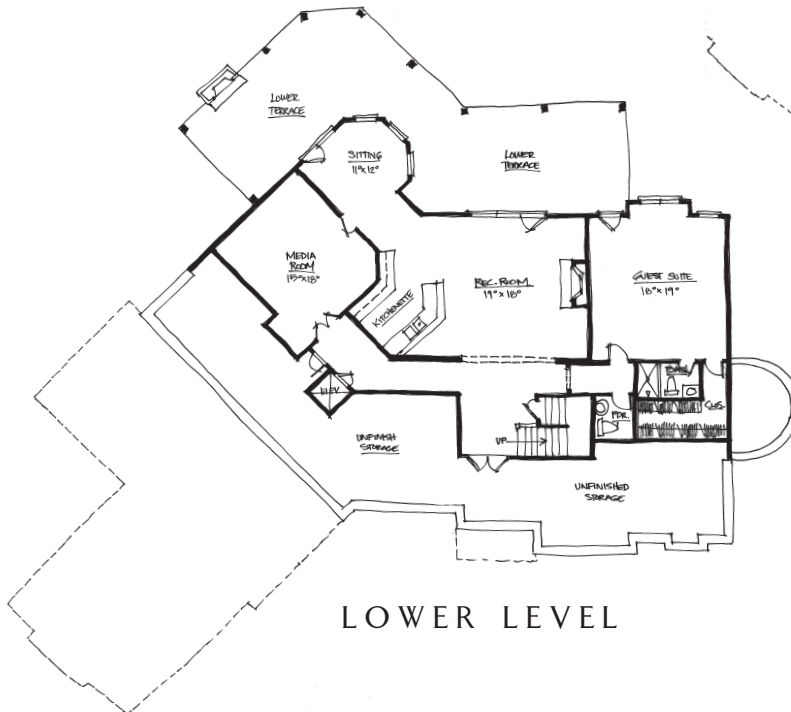

KEAREY
BUILDERS

The Loire
THE LOIRE

One of our many Signature Homes

keareybuilders.com

THE LOIRE FLOOR PLAN

1ST FLOOR

2ND FLOOR

LOWER LEVEL

Heated square footage can range from 4,400 to 6,825.
 This home design can be modified to meet each client's specific requirements.