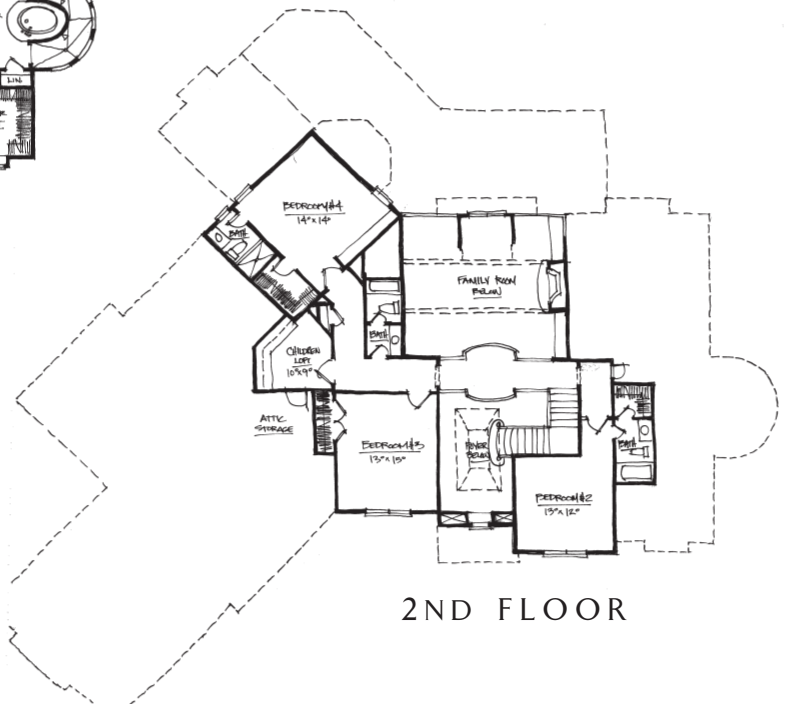

KEAREY
BUILDERS

The Loire
THE LOIRE

One of our many Signature Homes

keareybuilders.com

THE LOIRE FLOOR PLAN

1ST FLOOR

2ND FLOOR

LOWER LEVEL

Heated square footage can range from 4,400 to 6,825.
 This home design can be modified to meet each client's specific requirements.