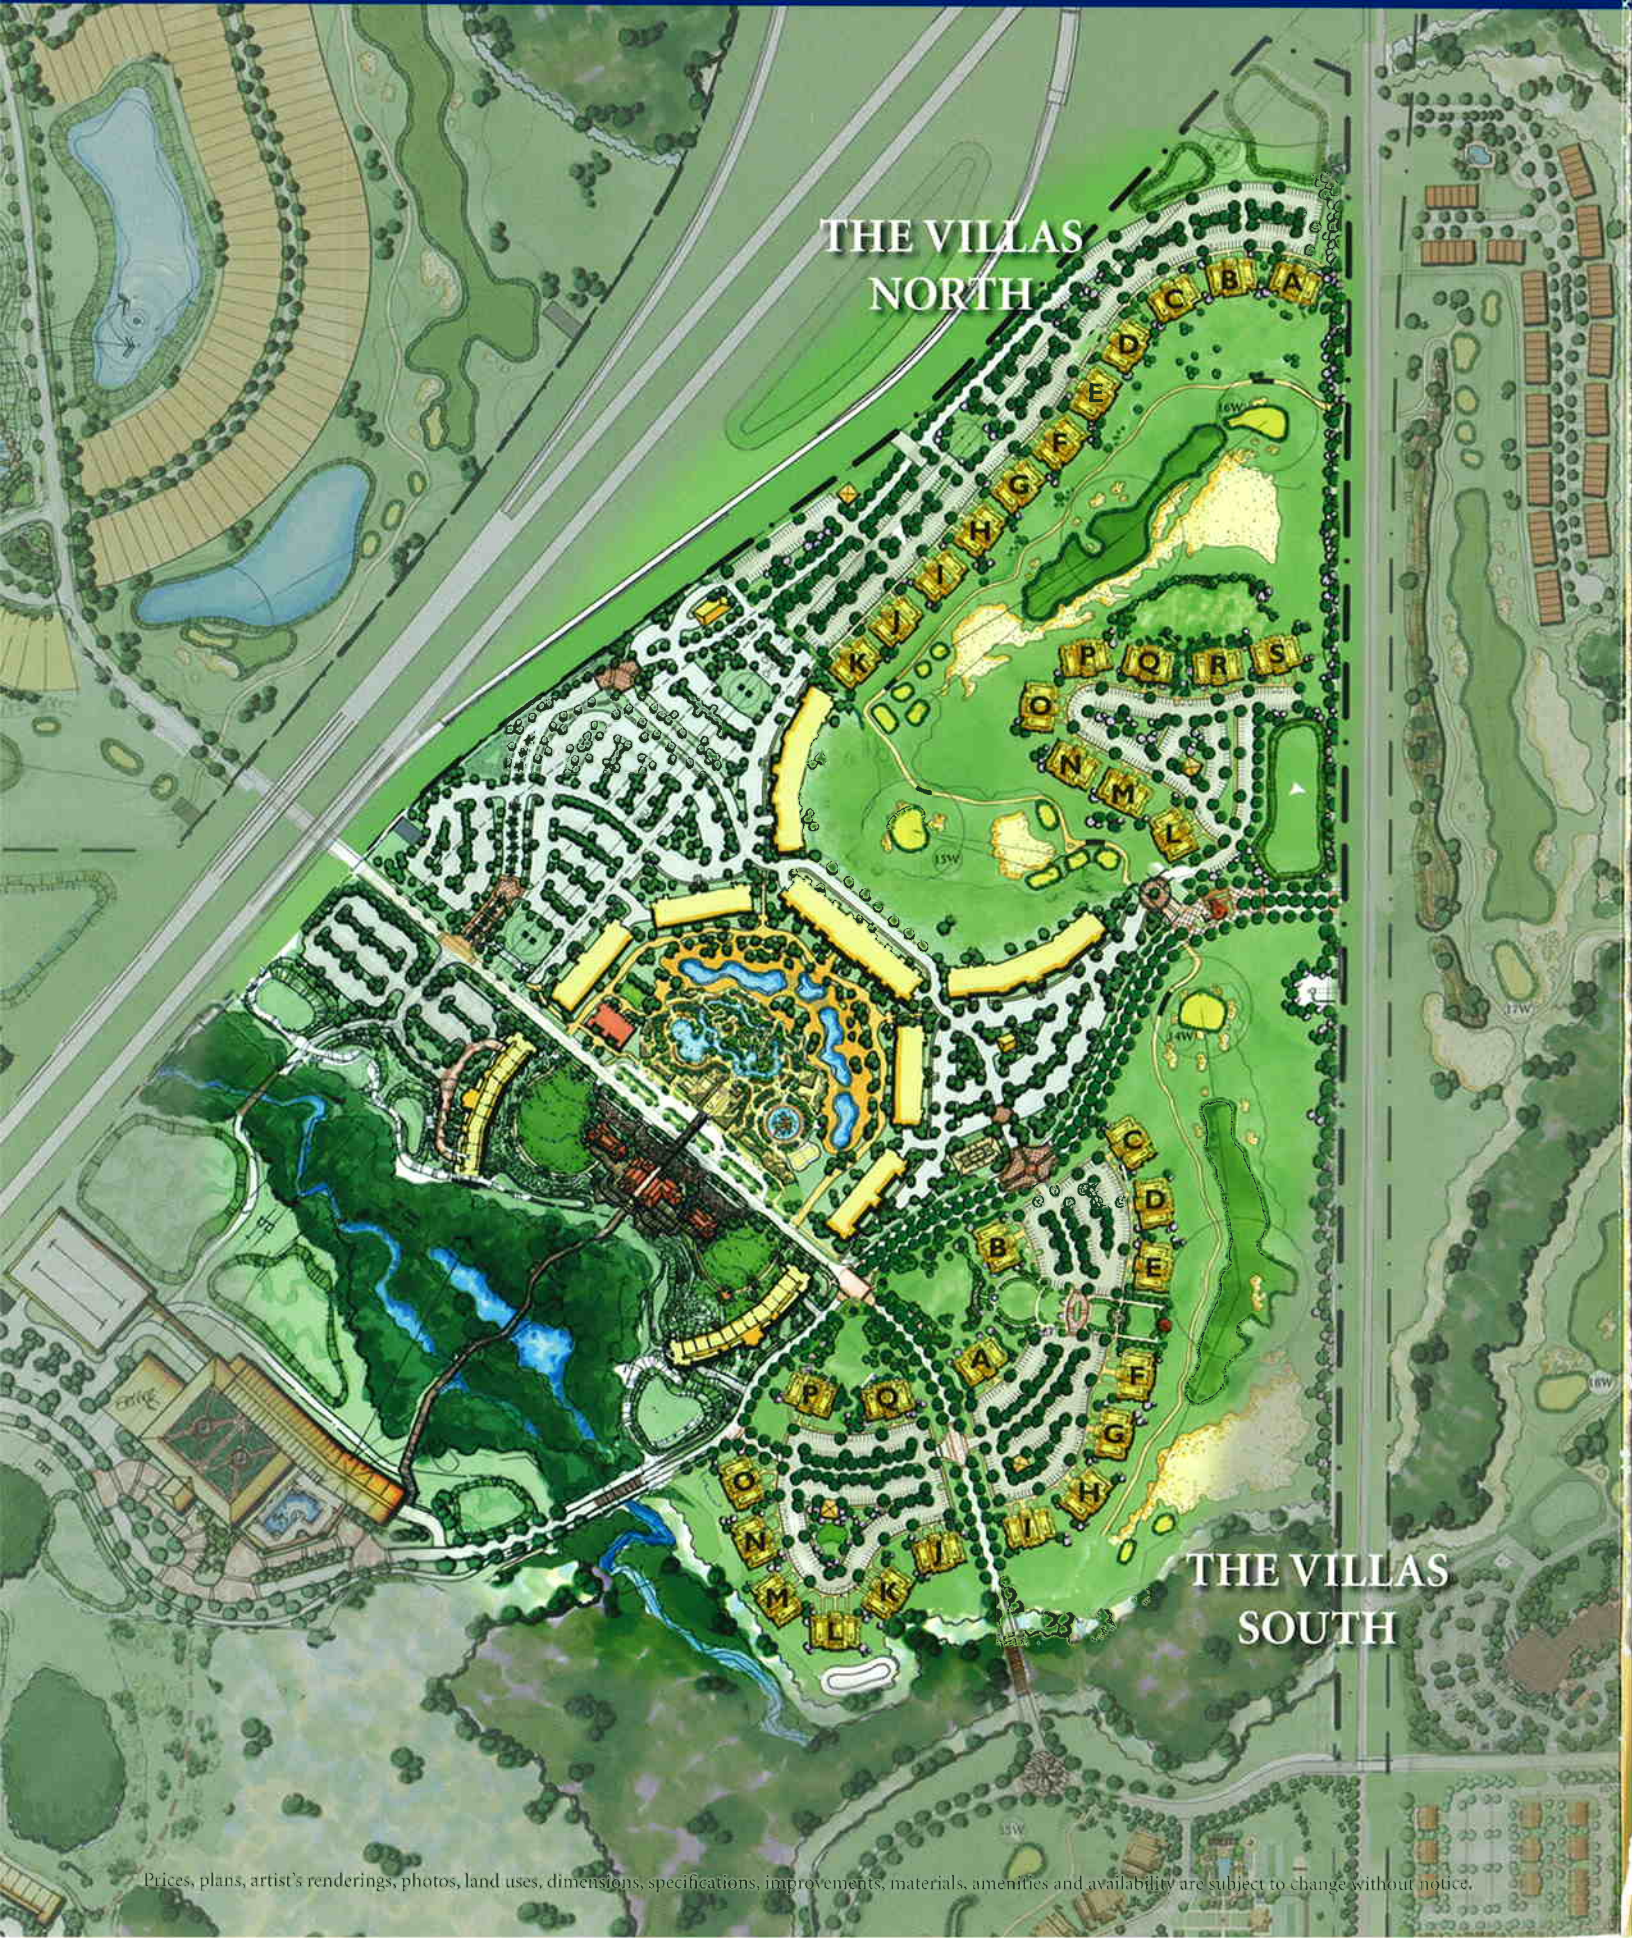

❁ VILLAS AT REUNION SQUARE ❁

Ginn

REUNION RESORT™

VILLAS AT REUNION SQUARE

NEIGHBORHOOD SITE PLAN

VILLAS AT REUNION SQUARE UNIT B

CONDOMINIUM 3 BED/3 BATH

LIVING: 1,530 SQ. FT.

BALCONY: 220 SQ. FT.

TOTAL: 1,750 SQ. FT.